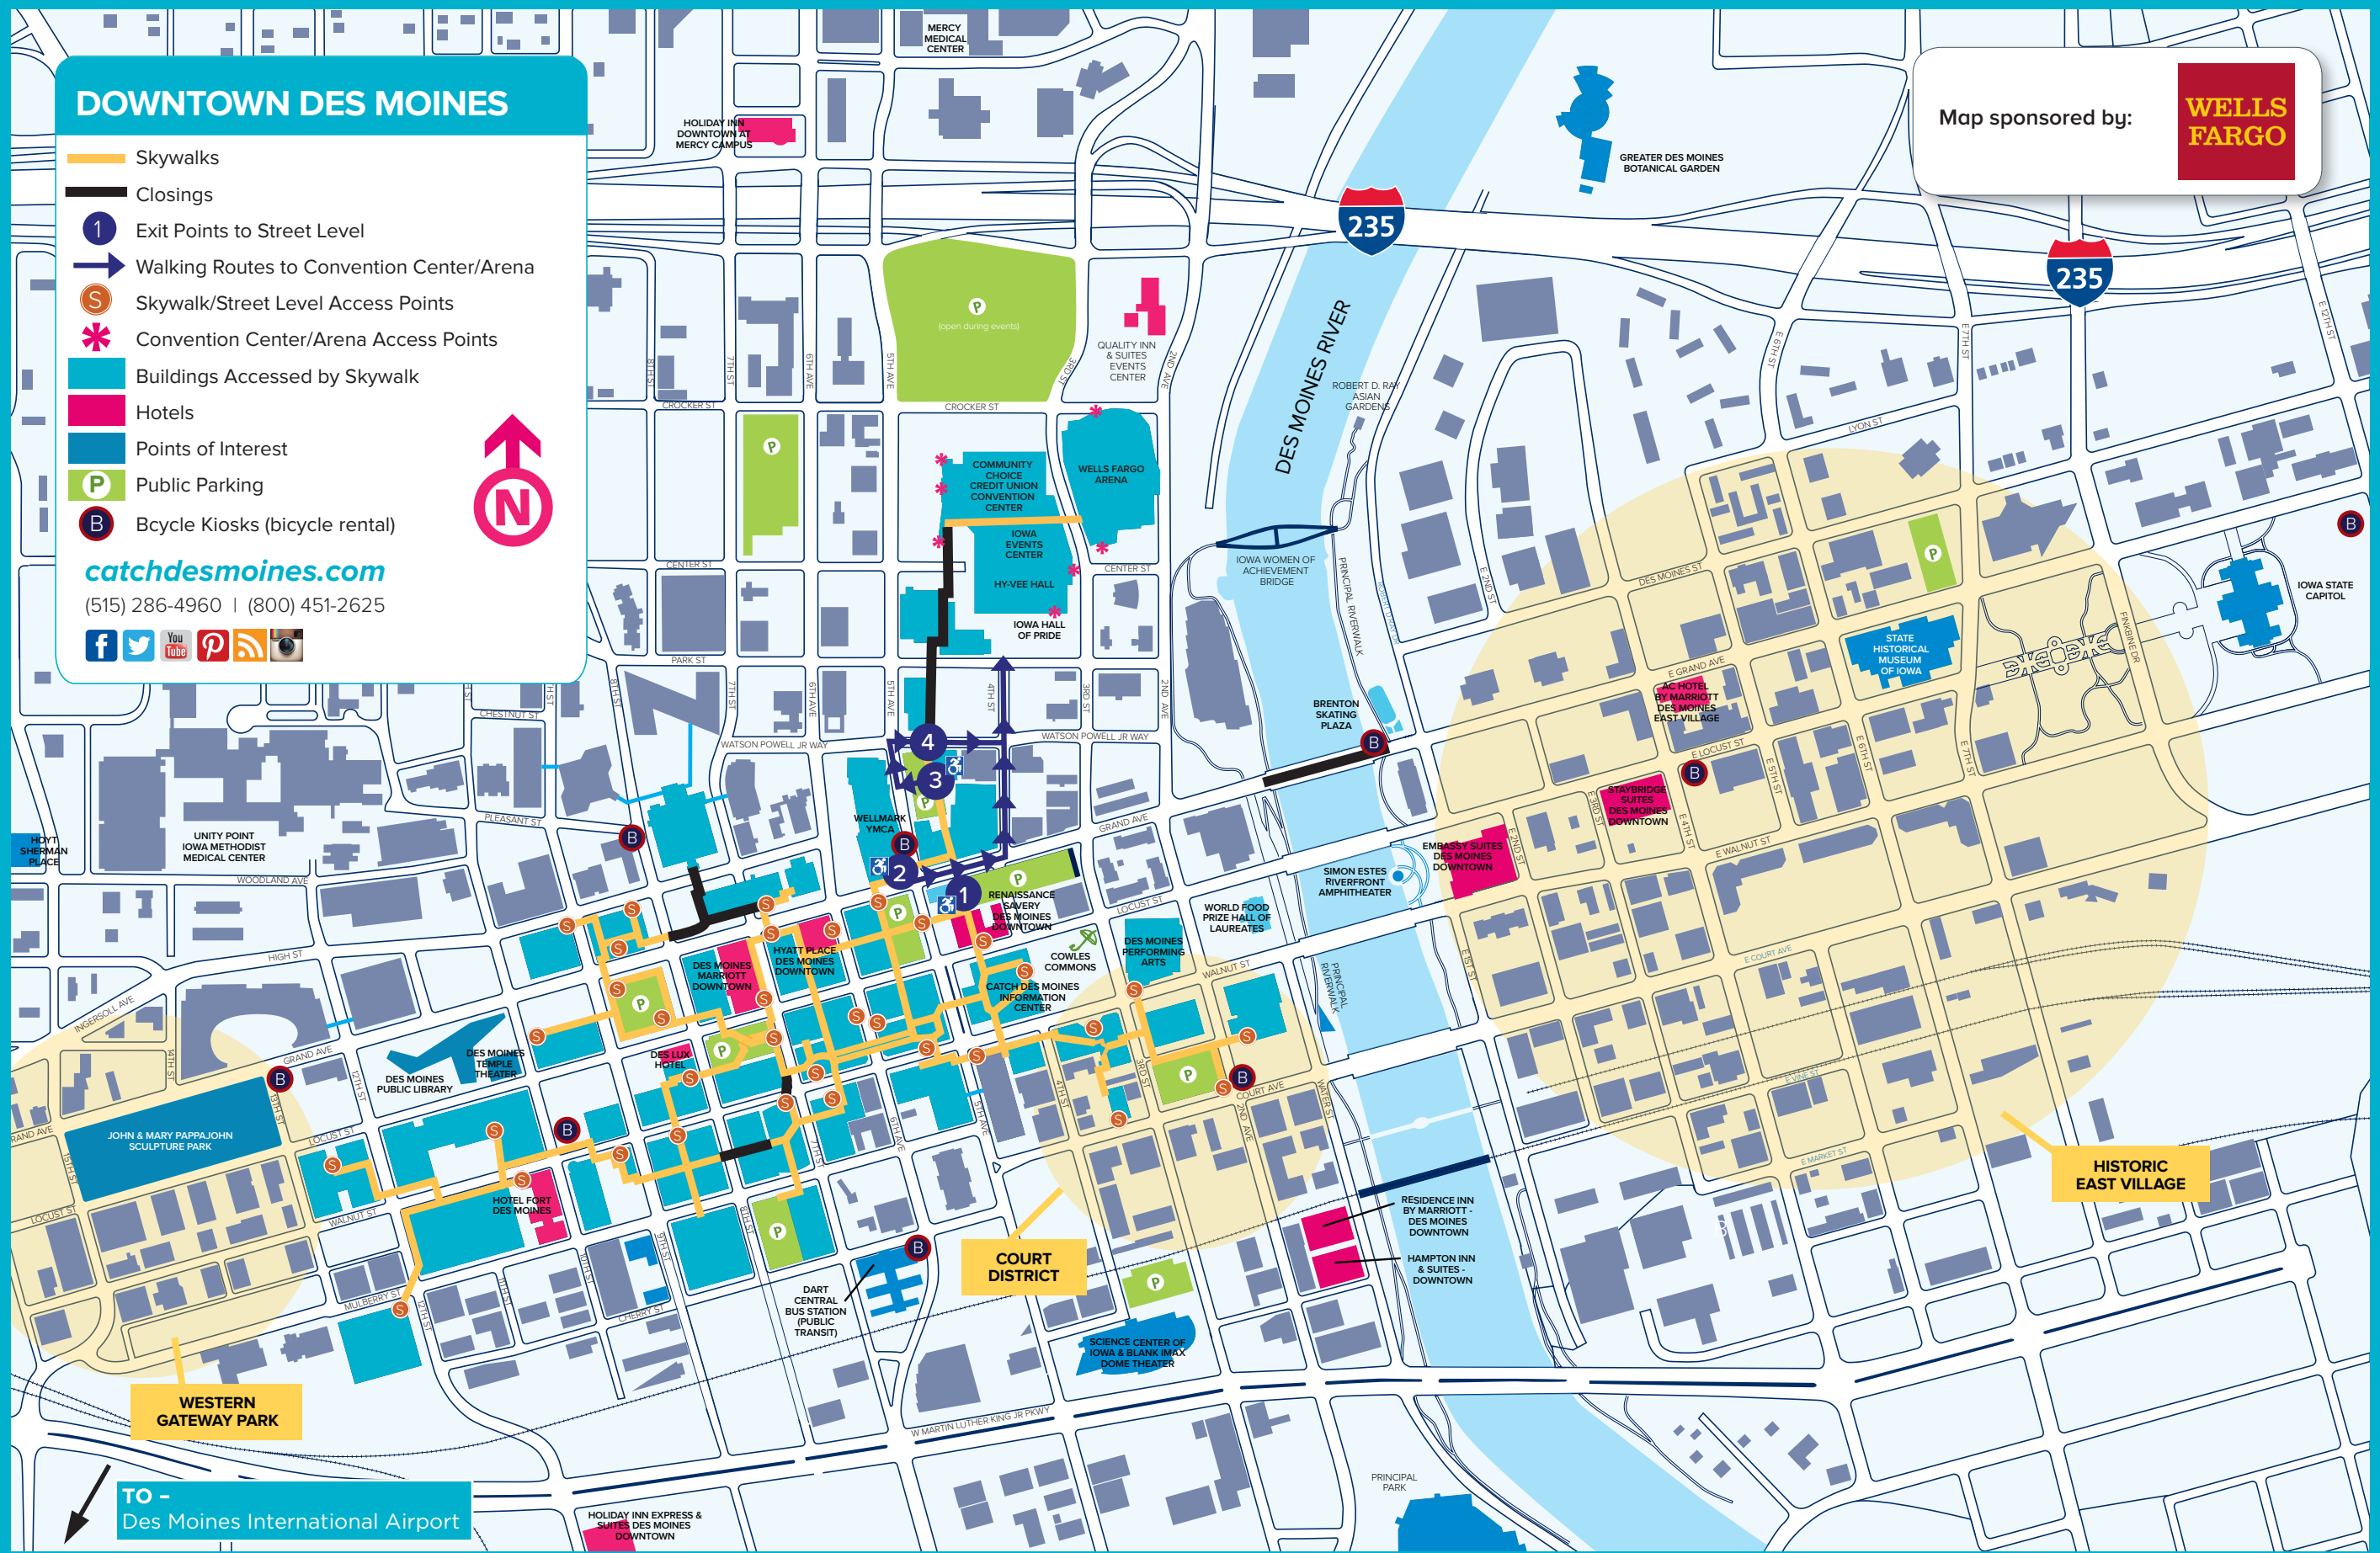

DOWNTOWN DES MOINES

-  Skywalks
-  Closings
-  Exit Points to Street Level
-  Walking Routes to Convention Center/Arena
-  Skywalk/Street Level Access Points
-  Convention Center/Arena Access Points
-  Buildings Accessed by Skywalk
-  Hotels
-  Points of Interest
-  Public Parking
-  Bicycle Kiosks (bicycle rental)

catchdesmoines.com

(515) 286-4960 | (800) 451-2625

Map sponsored by: 

WESTERN GATEWAY PARK

COURT DISTRICT

HISTORIC EAST VILLAGE

TO - Des Moines International Airport